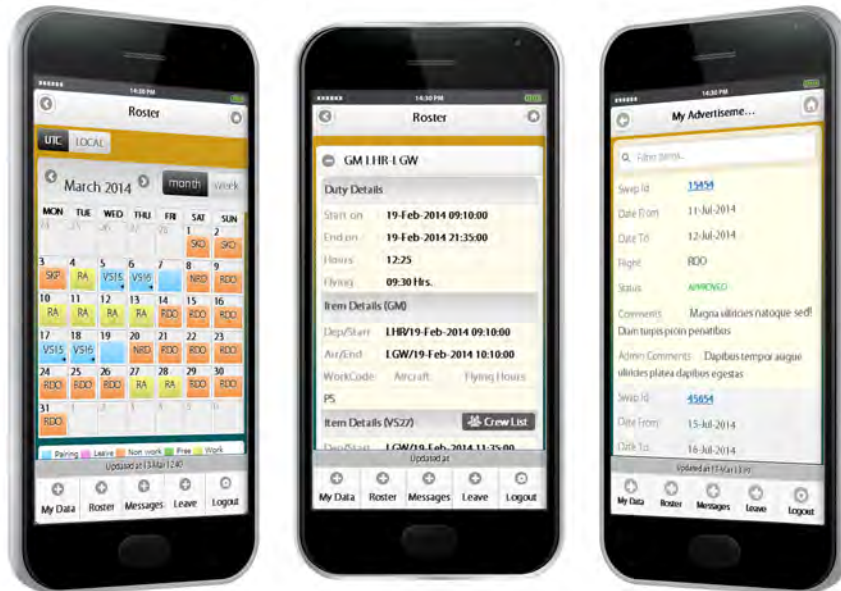

Preview

ibsssoftware

Transformational IT Solutions for Travel, Transportation and Logistics

© 2020 IBS Software | For more information: sales-support@ibsplc.com